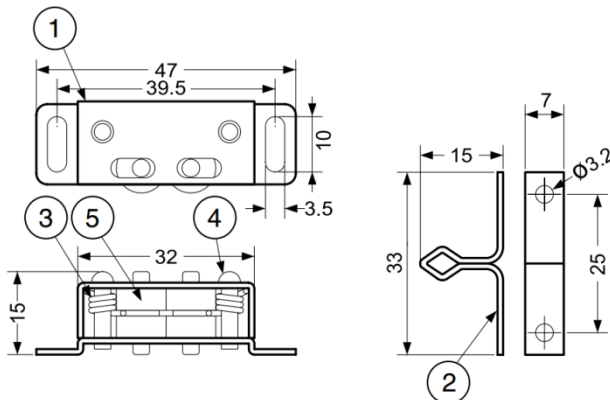

## GESO-6732 Adjustable Strong Knuckle Catch

### Features

- Grabs and holds doors tightly
- Strong catch force
- Catch force is adjustable by turning adjustment screw

Part No.	Material	Colour	Push-In Force		Pulling Force	
GESO-6732/WHT	PA	White	127.4 ~ 254.8 N	13 ~ 26 kg	78.4 ~ 196 N	8 ~ 20 kg
GESO-6732/BK		Black				

## GS-1080 (GSTBRC) Roller Catch

No.	Part Name	Material	Finish
①	Body	Stainless Steel (SUS304)	Plain
②	Counter Plate		
③	Spring		
④	Rivet	Stainless Steel (SUS430)	
⑤	Roller	PE	White

Part No.	Push-In Force		Pulling Force	
GS-1080 (GSTBRC)	9.8 N	1.0 kg	26.5 N	2.7 kg