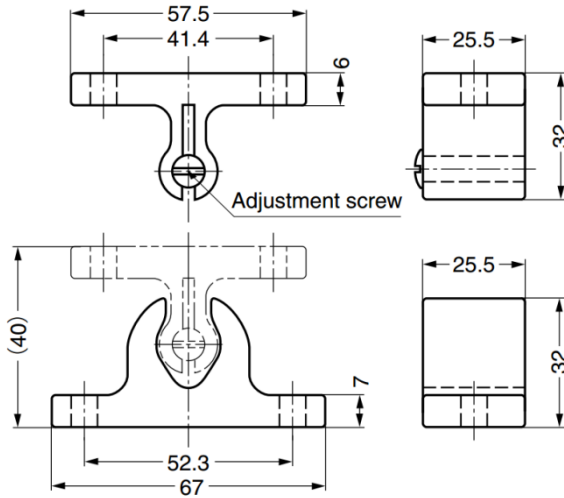

## GESO-6732 Adjustable Strong Knuckle Catch

### Features

- Grabs and holds doors tightly
- Strong catch force
- Catch force is adjustable by turning adjustment screw

Part No.	Material	Colour	Push-In Force		Pulling Force	
GESO-6732/WHT	PA	White	127.4 ~ 254.8 N	13 ~ 26 kg	78.4 ~ 196 N	8 ~ 20 kg
GESO-6732/BK		Black				

## GS-1080 (GSTBRC) Roller Catch

No.	Part Name	Material	Finish
①	Body	Stainless Steel (SUS304)	Plain
②	Counter Plate		
③	Spring		
④	Rivet	Stainless Steel (SUS430)	
⑤	Roller	PE	White

Part No.	Push-In Force		Pulling Force	
GS-1080 (GSTBRC)	9.8 N	1.0 kg	26.5 N	2.7 kg